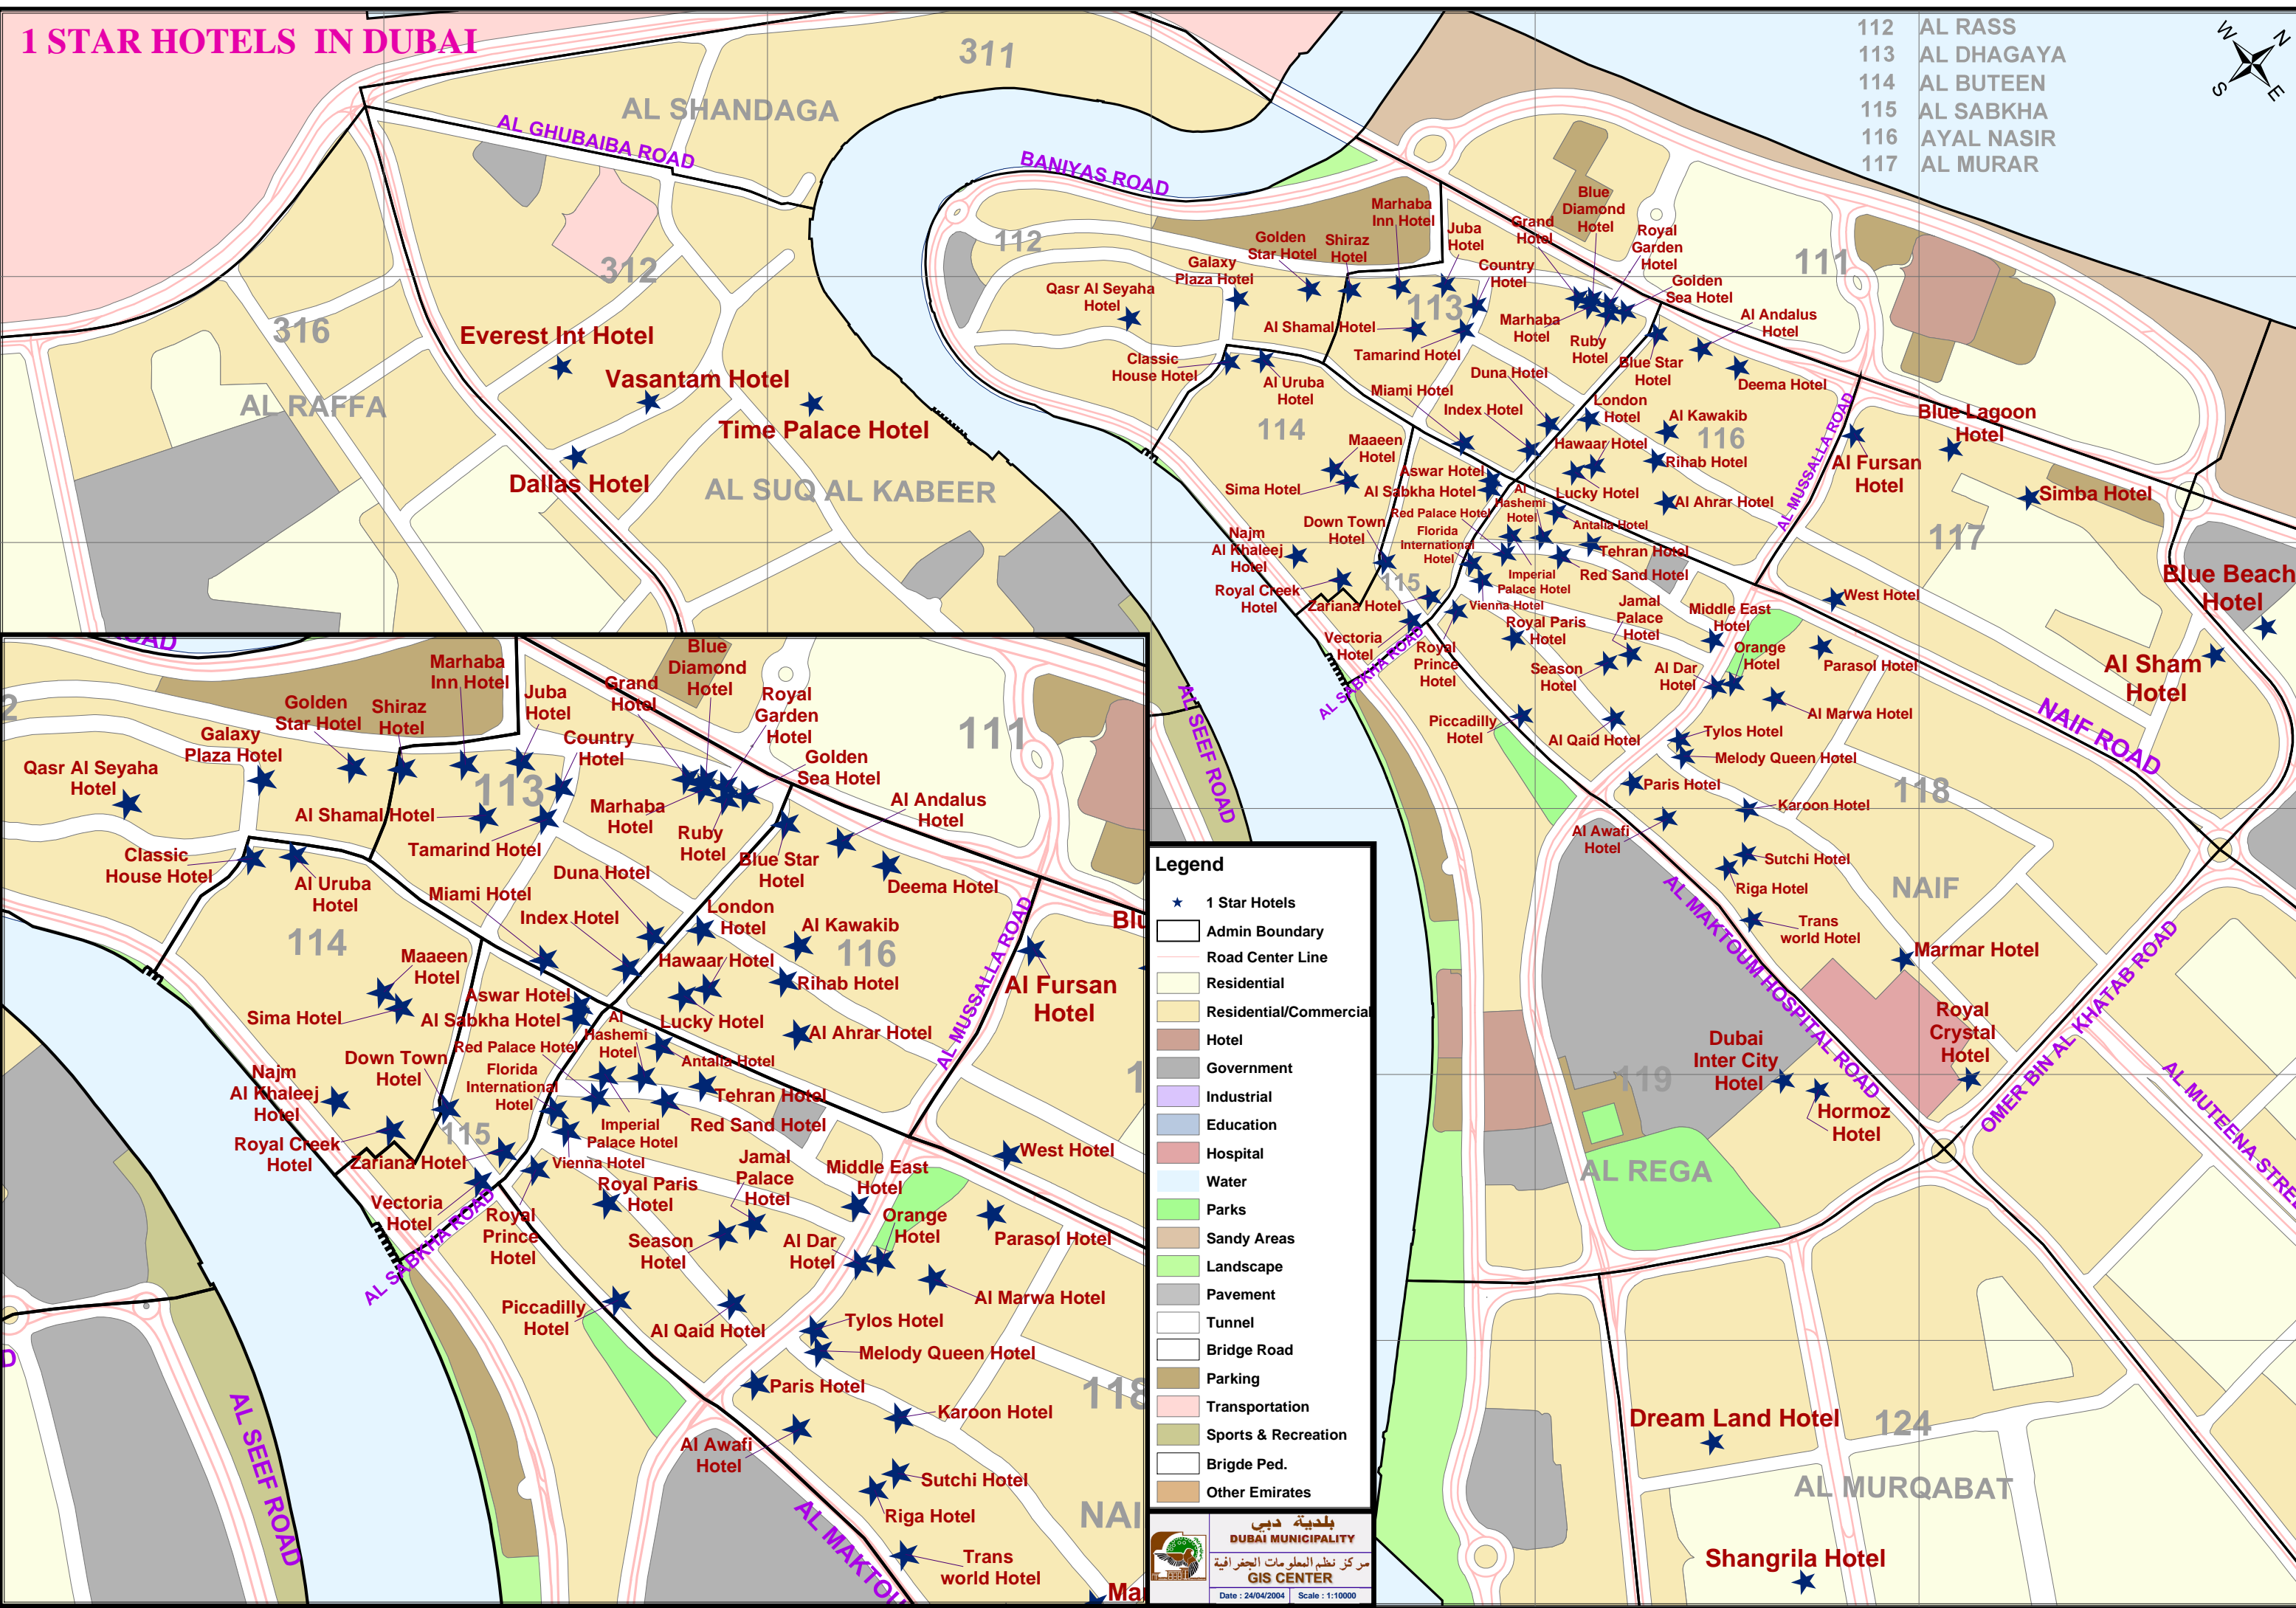

1 STAR HOTELS IN DUBAI

- 112 AL RASS
- 113 AL DHAGAYA
- 114 AL BUTEEN
- 115 AL SABKHA
- 116 AYAL NASIR
- 117 AL MURAR

Legend

- ★ 1 Star Hotels
- ▭ Admin Boundary
- Road Center Line
- ▭ Residential
- ▭ Residential/Commercial
- ▭ Hotel
- ▭ Government
- ▭ Industrial
- ▭ Education
- ▭ Hospital
- ▭ Water
- ▭ Parks
- ▭ Sandy Areas
- ▭ Landscape
- ▭ Pavement
- ▭ Tunnel
- ▭ Bridge Road
- ▭ Parking
- ▭ Transportation
- ▭ Sports & Recreation
- ▭ Brigde Ped.
- ▭ Other Emirates

بلدية دبي
DUBAI MUNICIPALITY
 مركز نظم المعلومات الجغرافية
GIS CENTER
 Date : 24/04/2004 Scale : 1:10000